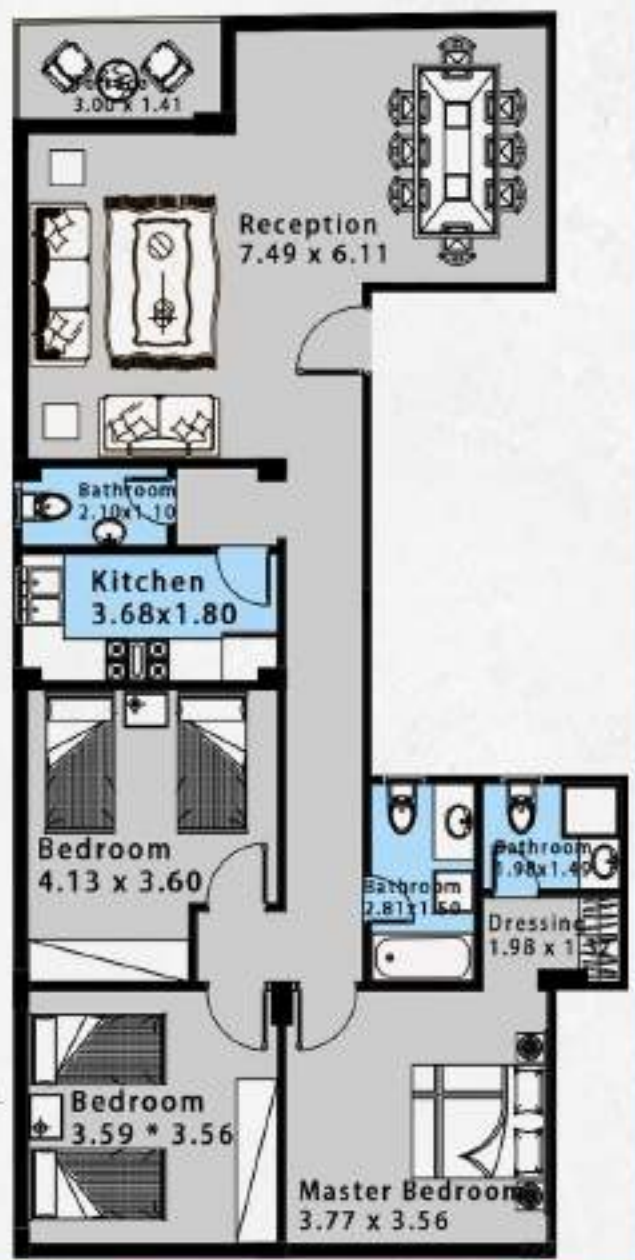

EL - OBOUR

RESIDENTIAL

 **GOLF - 7th DISTRICT - PLOT (15)**

Key Plan

APPARTEMENT GROSS AREA 144 MSQ

PRIVATE GARDEN 88 MSQ

GROUND FLOOR

RESIDENTIAL

 **GOLF - 7th DISTRICT - PLOT (15)**

Key Plan

APPARTEMENT GROSS AREA 142 MSQ
PRIVATE GARDEN 98 MSQ

GROUND FLOOR

RESIDENTIAL

Key Plan

APPARTEMENT GROSS AREA 163 ^{MSQ}

FIRST FLOOR

RESIDENTIAL

Key Plan

APPARTEMENT GROSS AREA 164 MSQ

FIRST FLOOR

RESIDENTIAL