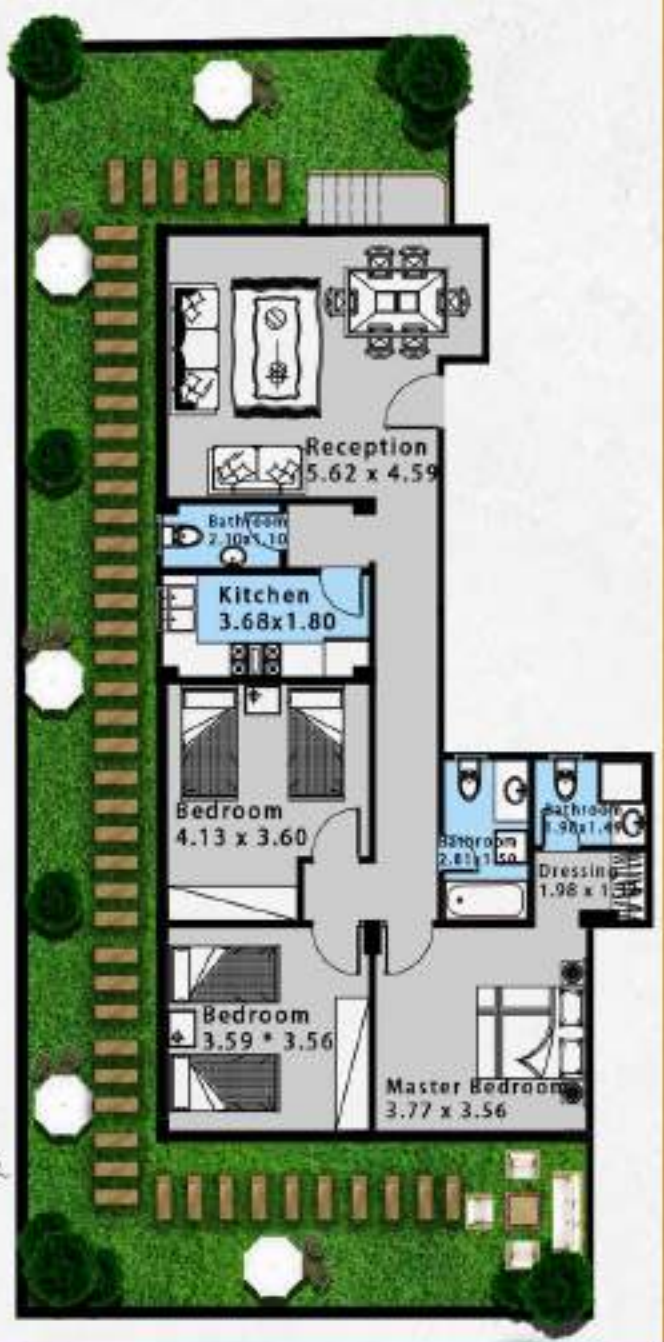

EL - OBOUR

RESIDENTIAL

 **GOLF - 7th DISTRICT - PLOT (15)**

Key Plan

APPARTEMENT GROSS AREA 144 MSQ

PRIVATE GARDEN 88 MSQ

GROUND FLOOR

RESIDENTIAL

 **GOLF - 7th DISTRICT - PLOT (15)**

Key Plan

APPARTEMENT GROSS AREA 142 MSQ
PRIVATE GARDEN 98 MSQ

GROUND FLOOR

RESIDENTIAL

Key Plan

APPARTEMENT GROSS AREA 163 ^{MSQ}

FIRST FLOOR

RESIDENTIAL

Key Plan

APPARTEMENT GROSS AREA 164 MSQ

FIRST FLOOR

RESIDENTIAL